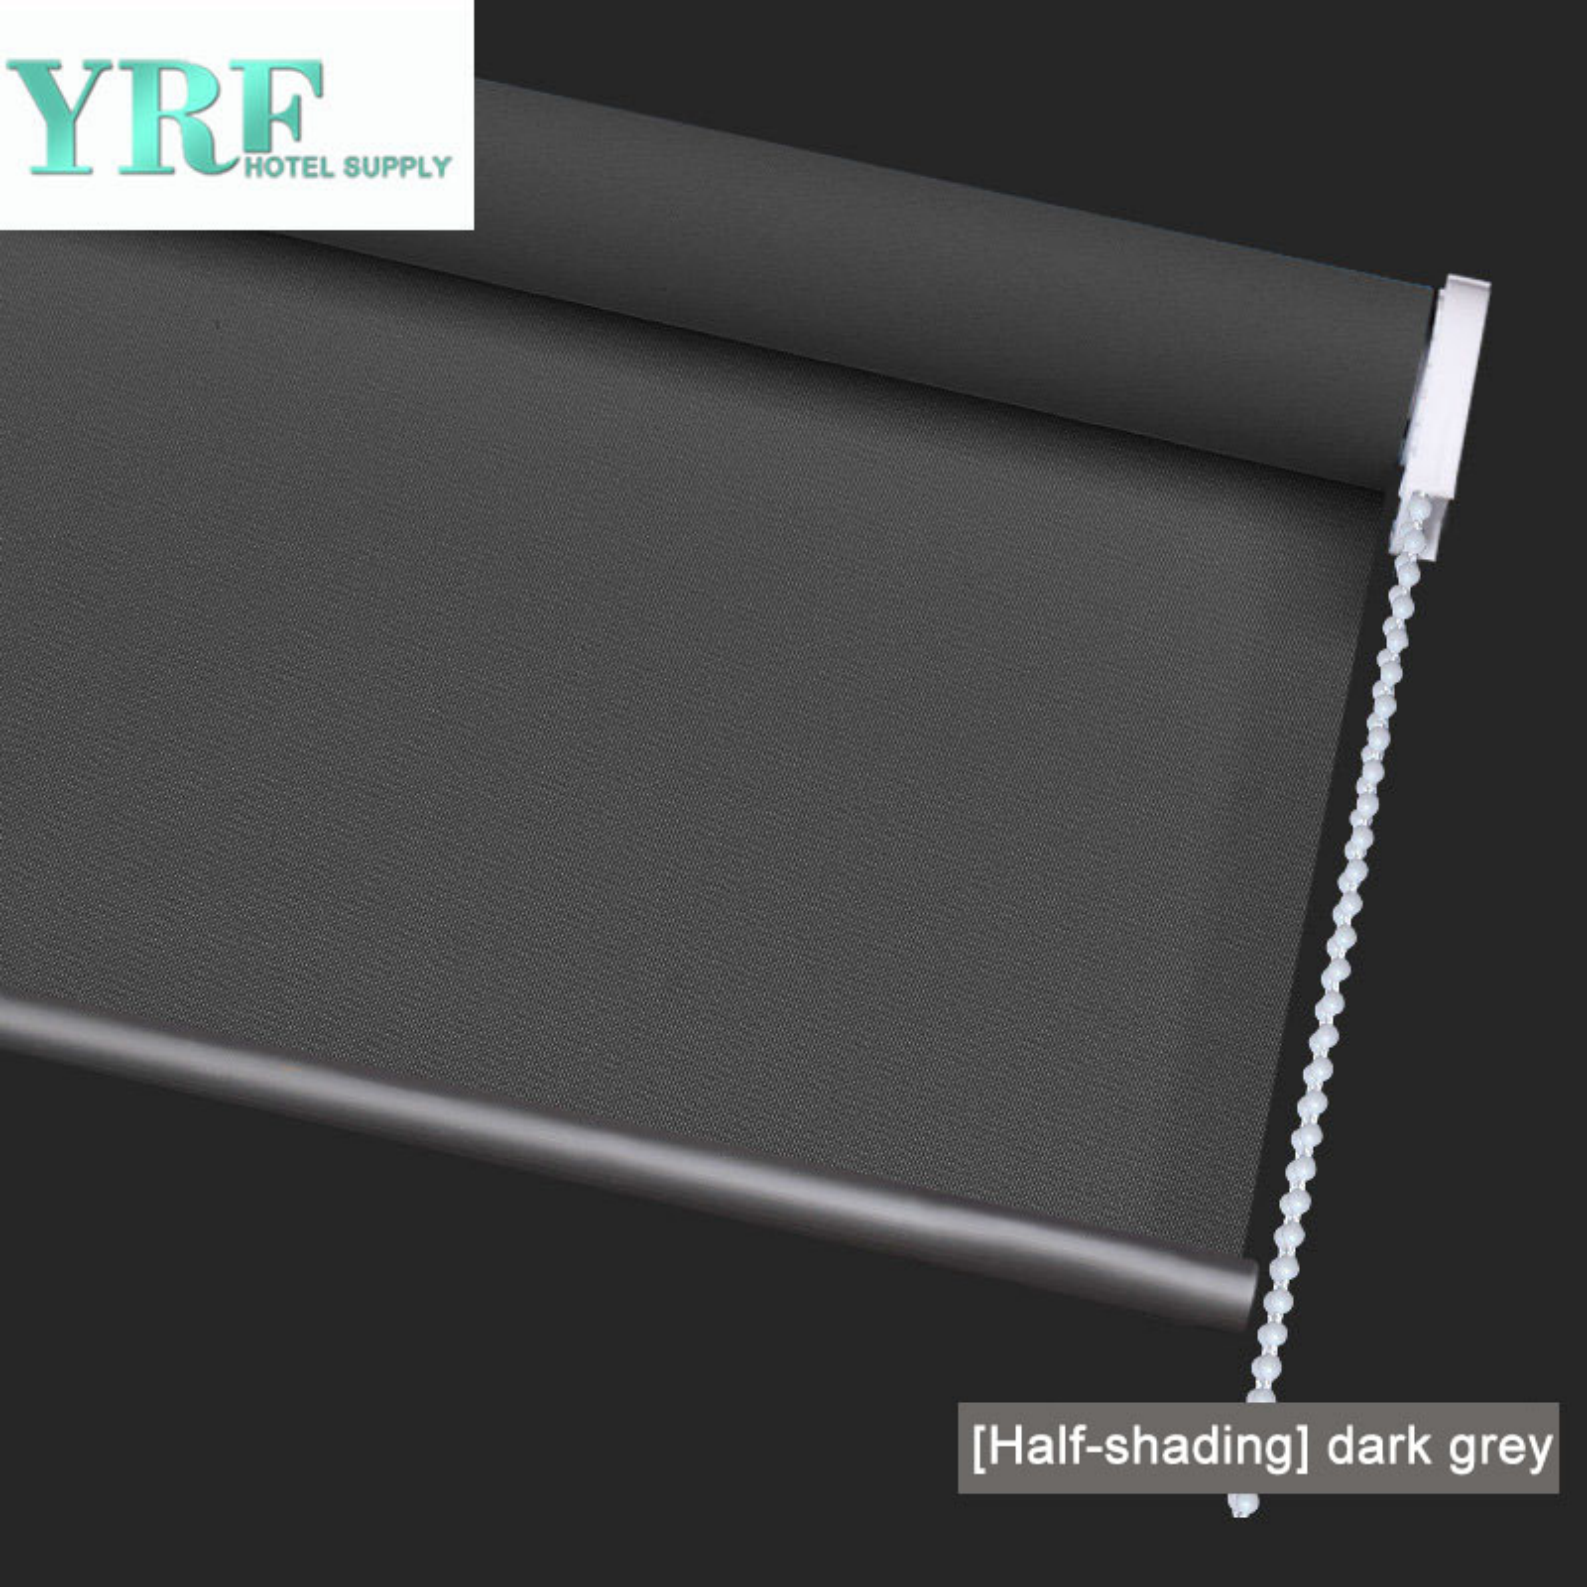

[Half-shading] dark grey