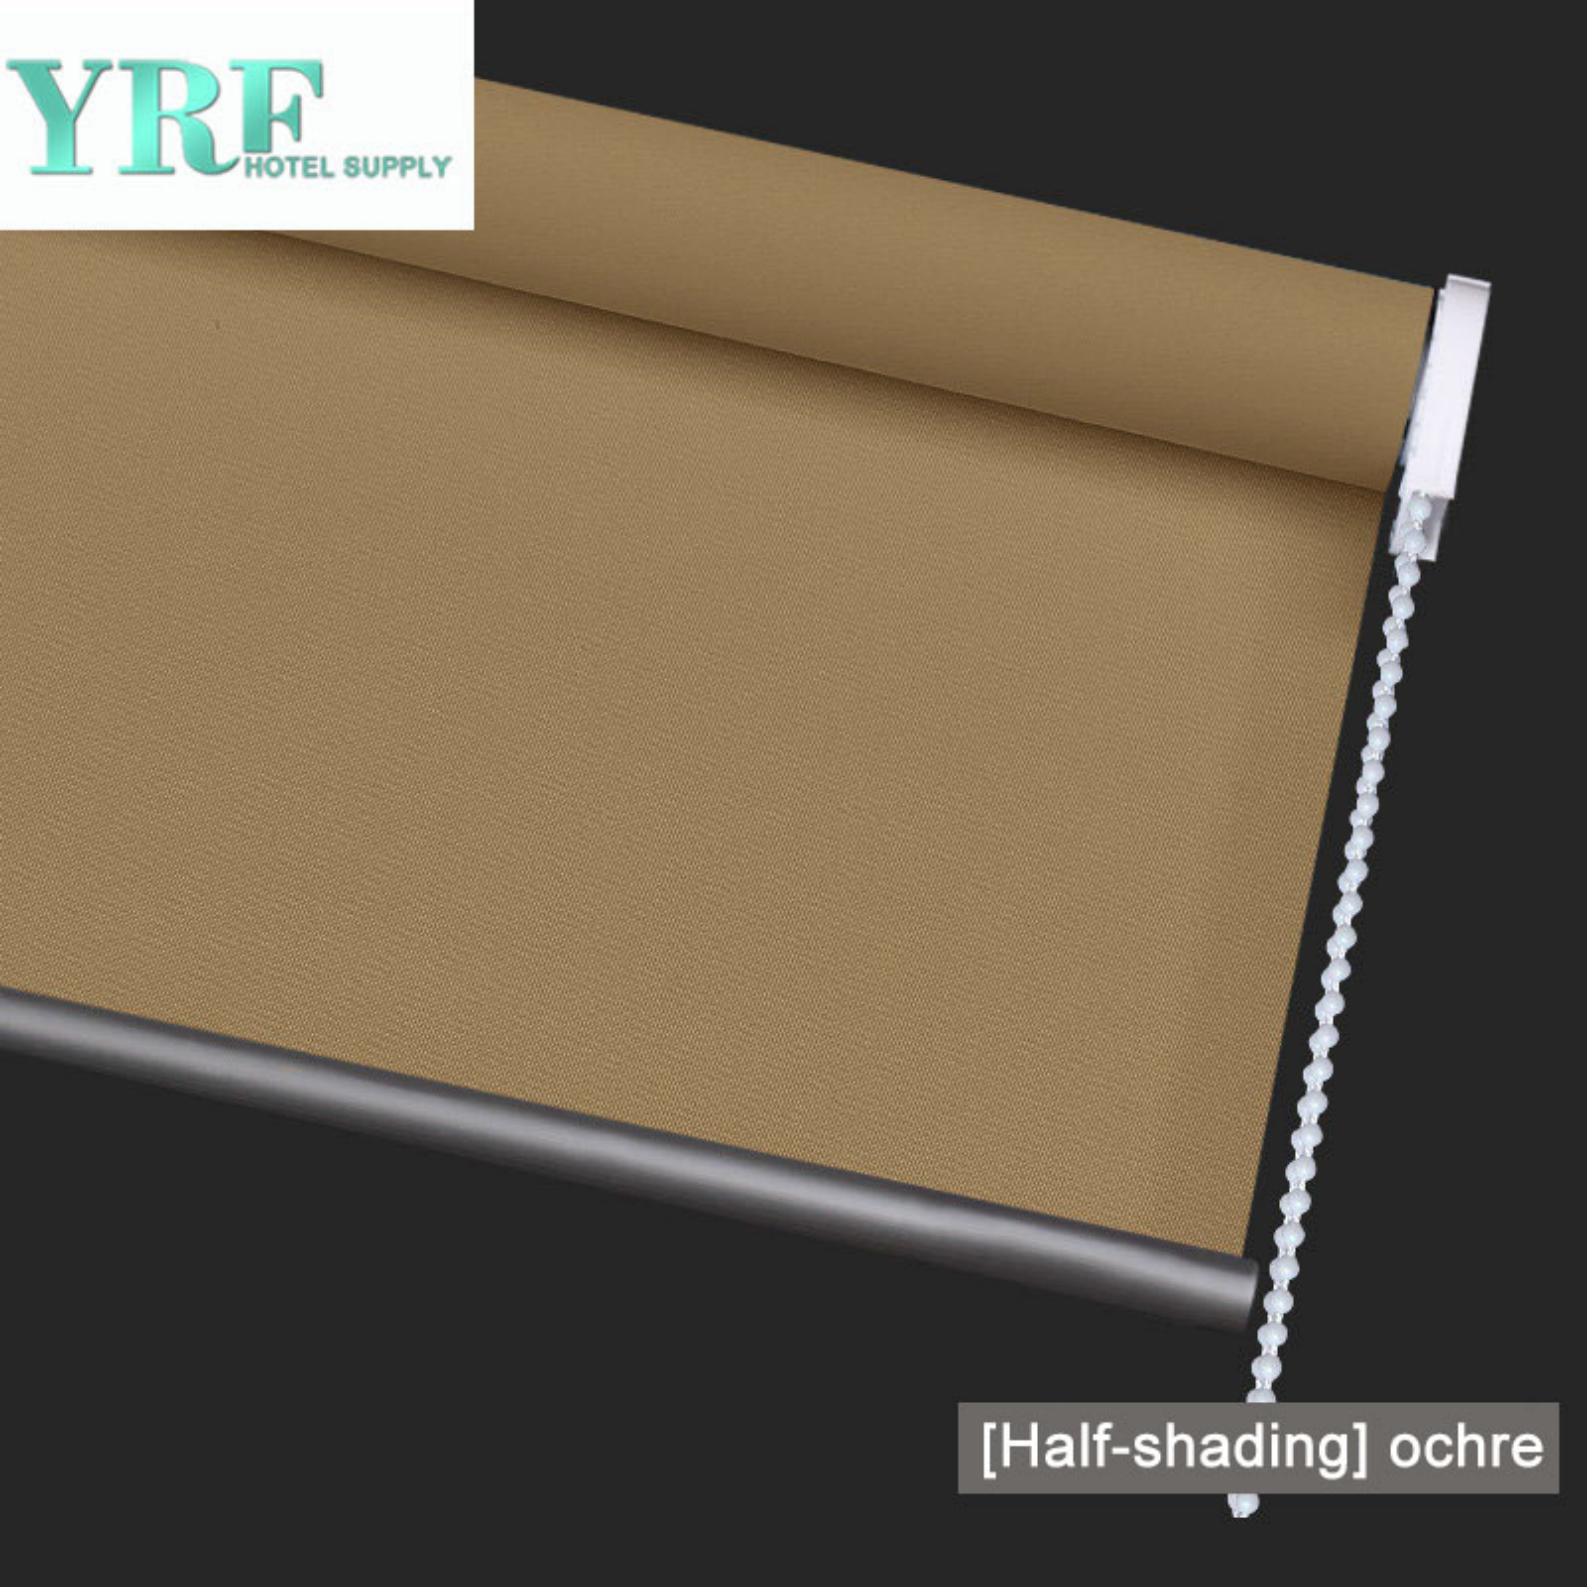

[Half-shading] ochre