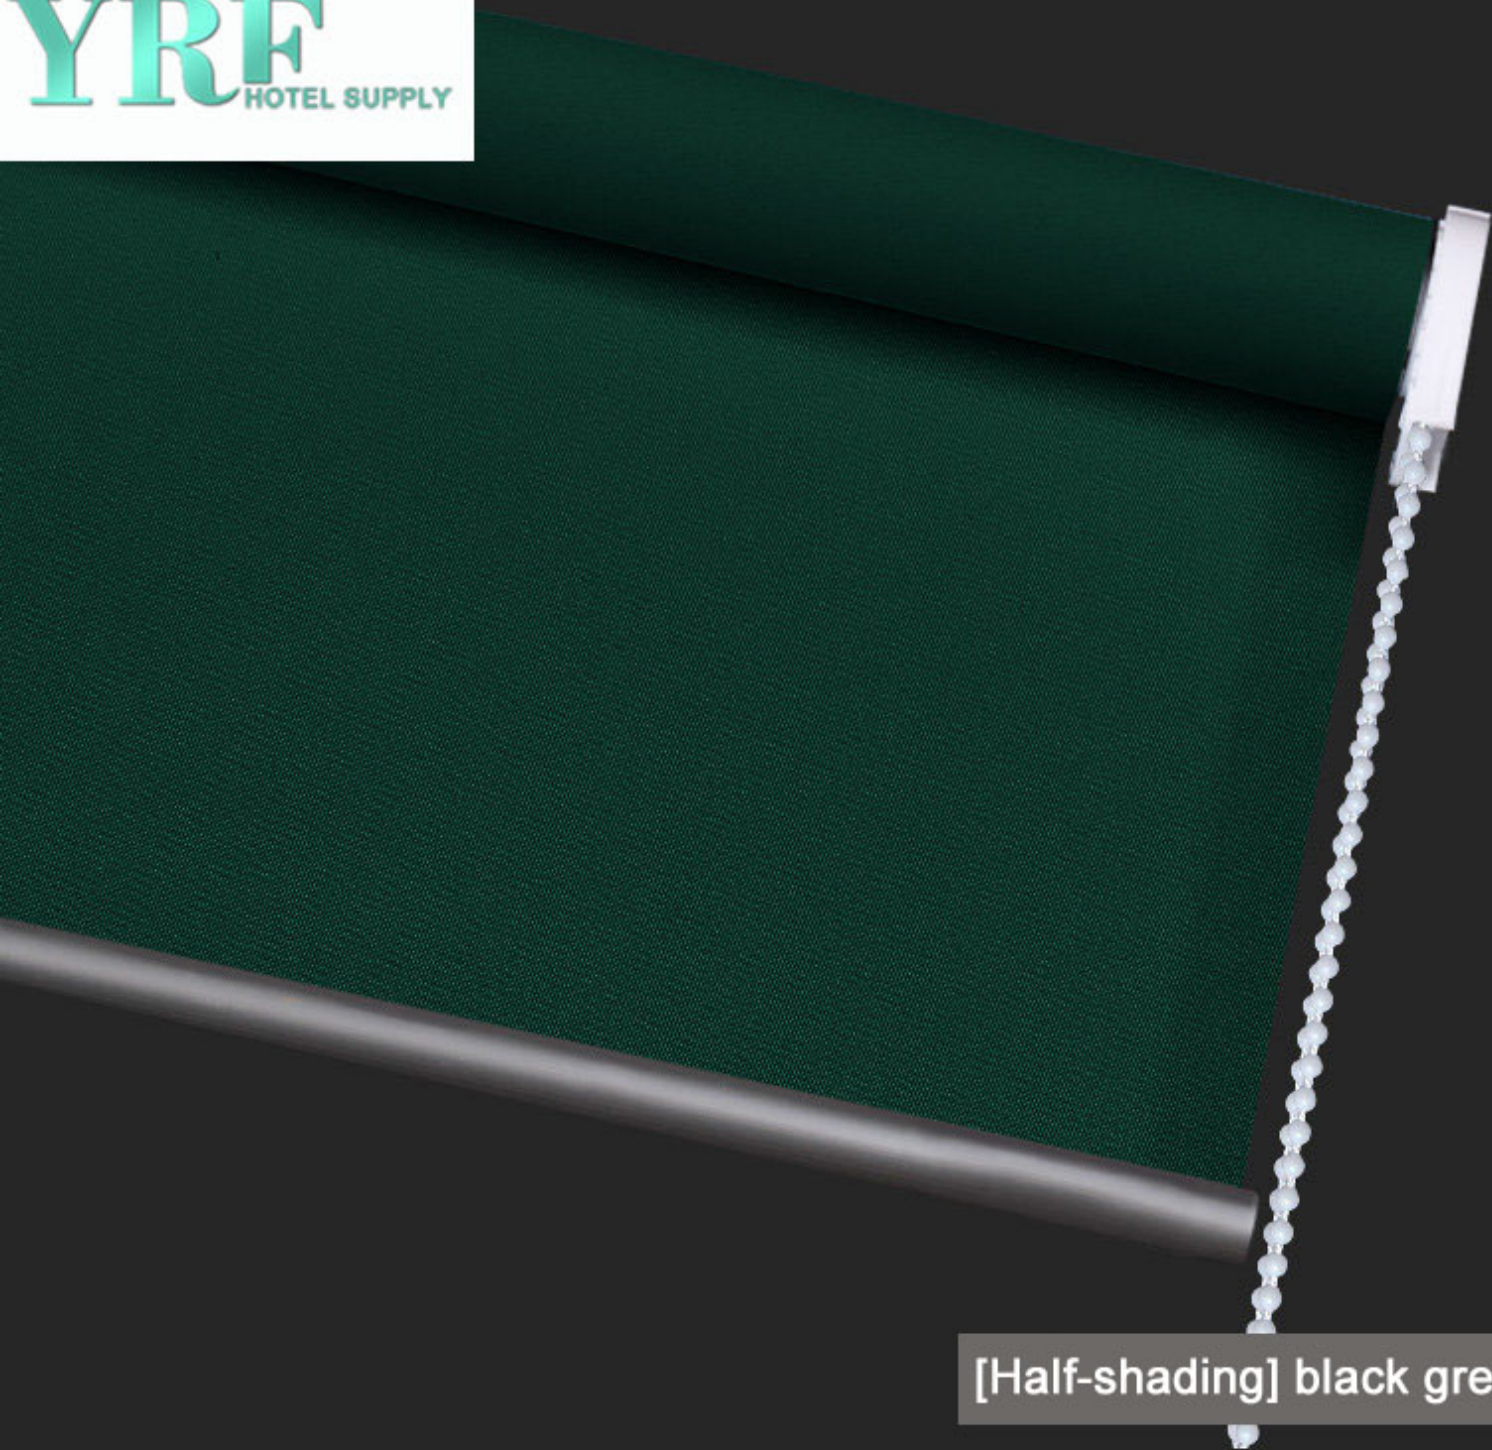

YRF
HOTEL SUPPLY

[Half-shading] fruit green

YRF
HOTEL SUPPLY

[Half-shading] lake blue

YRF
HOTEL SUPPLY

[Half-shading] beige

YRF
HOTEL SUPPLY

[Half-shading] black green

YRF
HOTEL SUPPLY

[Half-shading] light grey

[Half-shading] dark grey

[Half-shading] ochre

YRF
HOTEL SUPPLY

[Half-shading] sky blue

YRF
HOTEL SUPPLY

[Full-shading] white