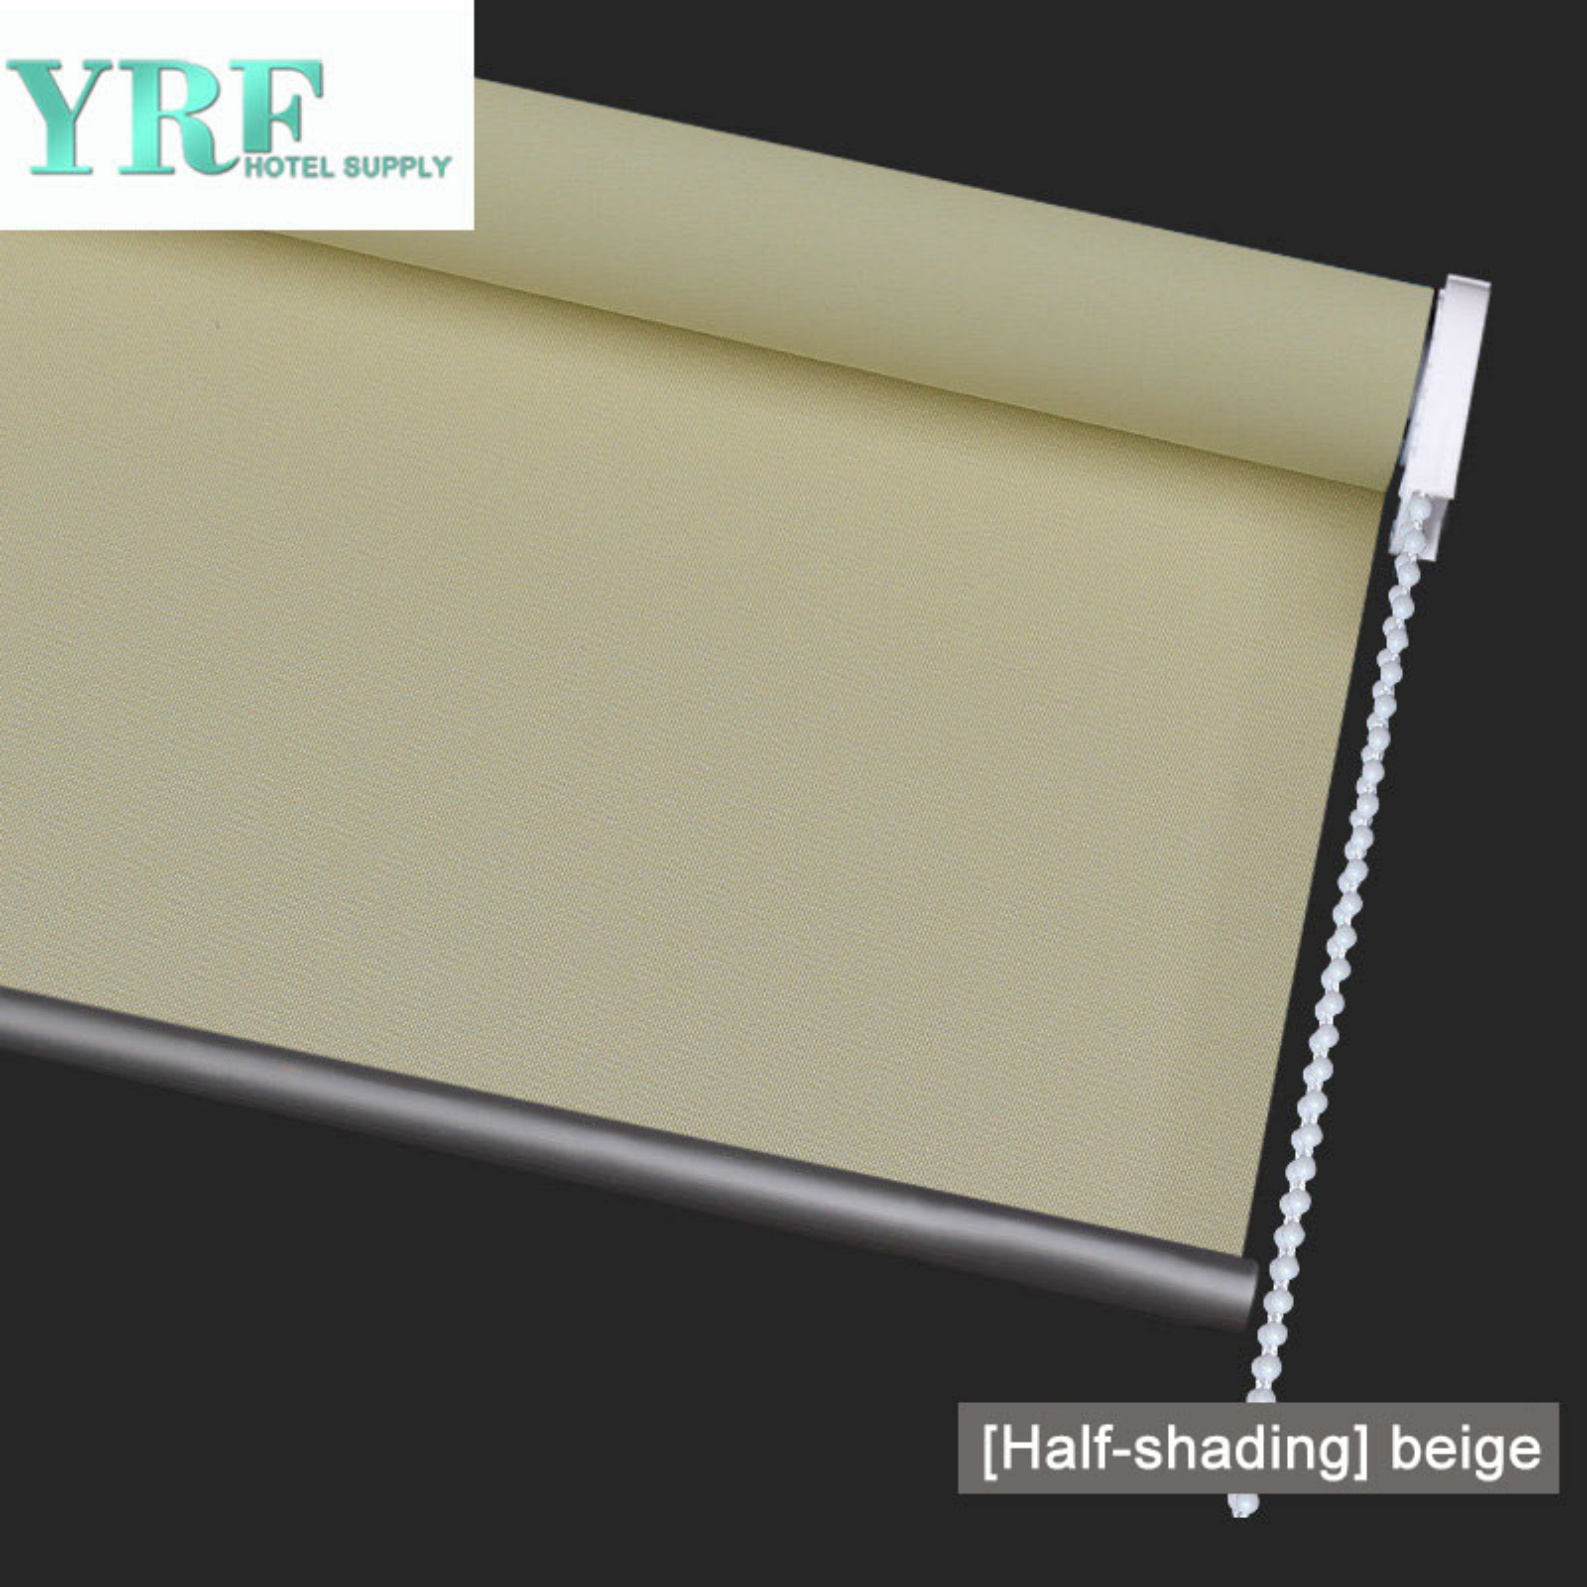

COLOR-SERIES EXQUISITE WORKMANSHIP ROLLER BLIND

CR9 Roller blind shading curtain hand elevating office kitchen bathroom waterproof living bedroom home decoration

Thick texture of the fabric

Highlight color saturation and inspiration

YRF
HOTEL SUPPLY

[Half-shading] fruit green

YRF
HOTEL SUPPLY

[Half-shading] lake blue

YRF
HOTEL SUPPLY

[Half-shading] beige

YRF
HOTEL SUPPLY

[Half-shading] black green